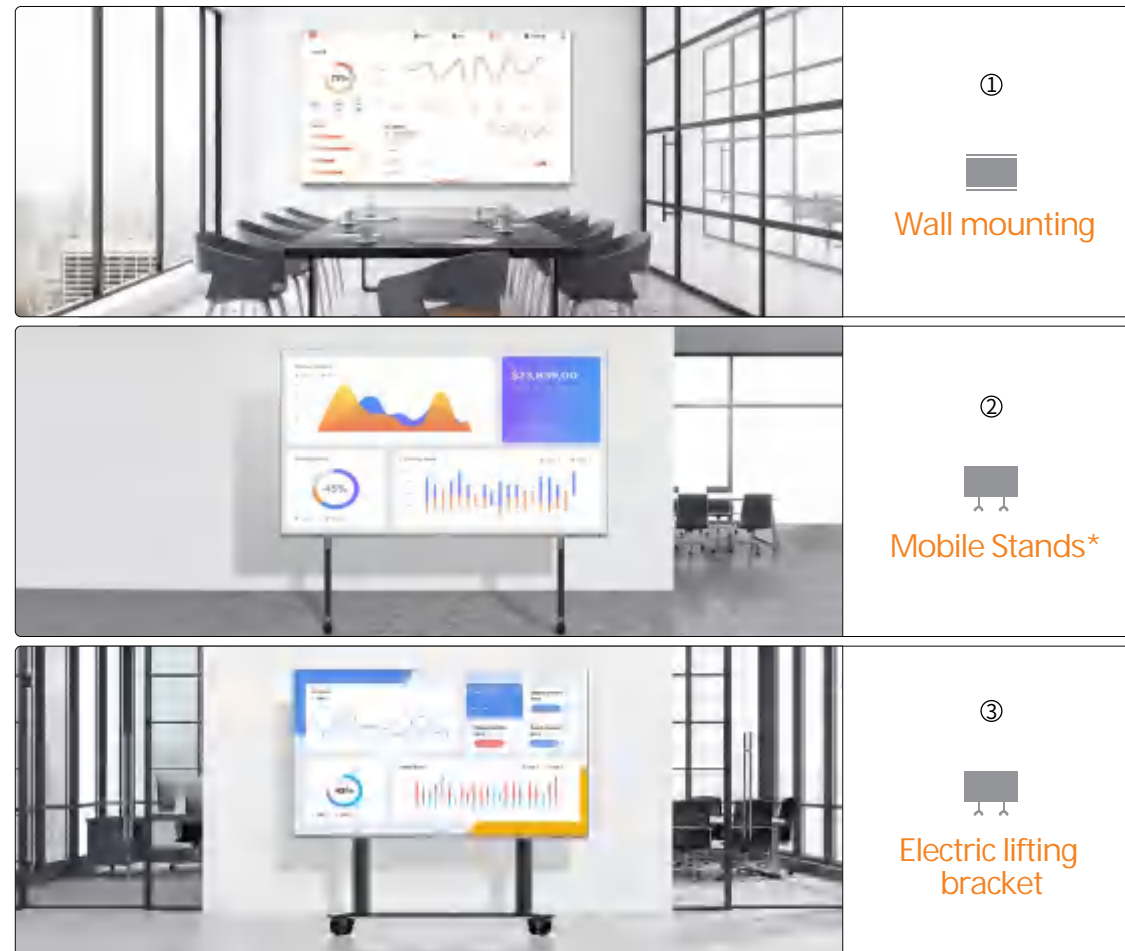

Modular Design, Flexible Installation

The modular design enables it to be easily transported to offices and in elevators. The Absenicon X Series can be mounted on a wall or on a mobile stand, or on the innovative electric lifting bracket for height adjustment. The endless installation possibilities fit your needs in any environment