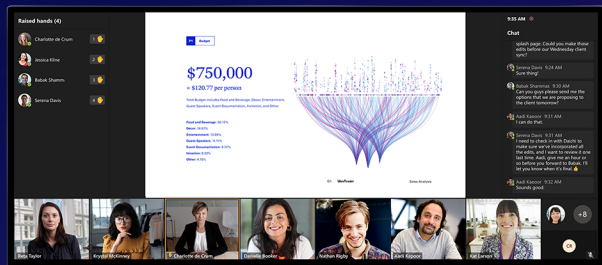

MAXHUB ULTRA-WIDE SERIES

The 21:9 aspect ratio display has been specially crafted to enhance and enrich meeting collaborations. It connects users to a more seamless and richer visual experience.

21:9

5K Display

Empowered by Microsoft Teams Rooms

MEETING WITHIN THE MEETING

Empowered by the Signature Microsoft Teams Rooms, the MAXHUB UW Series brings us a more immersive hybrid meeting experience.

IDEAL PLATFORM TO PERFORM

This next-generation display is enhanced to be compatible with all the leading industry collaboration software. Invigorate every interchange with smoother, more engaging meetings.

EXPANSIVE VISION

The ultra-wide, unique aspect ratio of 21:9 has 33% more visual canvas than comparable models. This futuristic, ultra-wide display has been engineered to illuminate every visual experience as seamless and striking as possible. Designed especially for larger spaces, hybrid meetings, commercial displays, educational experiences, or control centers, everything is always in view and crystal clear.

*Only available for screensharing.

33%

PROFESSIONAL 5K DISPLAY

Keep an eye on all the details with a striking 5K-resolution display. Carefully engineered to optimize each pixel, 5K clarity illuminates the softest hue and the most delicate detail.

TYPE-C VERSATILITY

Interchange ideas, power up productivity and share more content with the multi-functional Type-C port.